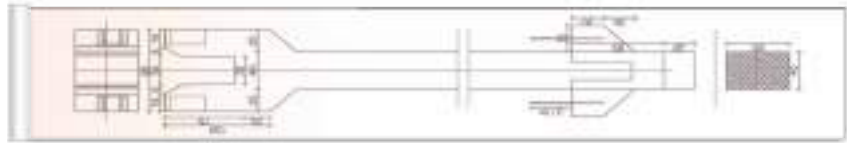

 Up to 15 metres

Compact and space saving

With a width of under 110 cm and a depth of less than 70 cm, the SP W2470 occupies very little space for a wide format printer. In fact, it is the most compact printer in its class. You can even fit it in a small corner close to the users. As the SP W2470 is also very quiet, its presence does not affect your work environment.